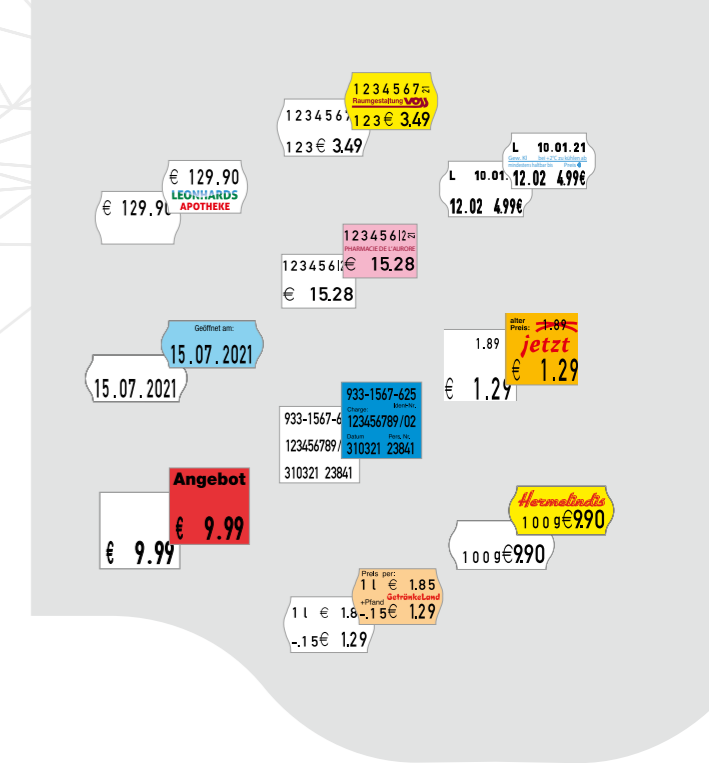

ENABLE THE LABEL! ... WITH METO!

Attention to detail pays off. To provide you with exactly the right label for your application, we offer a wide range of shapes, sizes and colors.

Our solutions also include removable labels. The advantage of these labels for our customers is that they can be removed easily, for example from glass or other smooth surfaces, without the annoyance of having to be rubbed or scraped off the surface.

Another major advantage: You can customize Meto labels with ease with your own logo. The result: a harmonized and professional overall image.